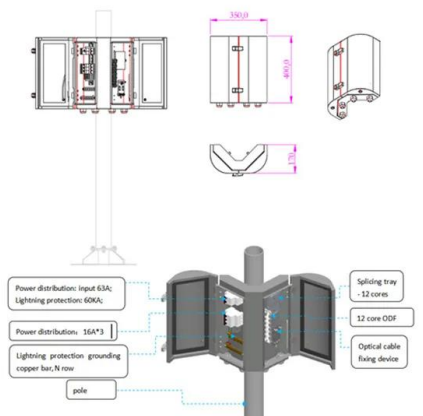

[590 Photovoltaic panel specifications and dimensions](#)

590 Photovoltaic panel specifications and dimensions The JA Solar JAM72D40-590/LB-ITS is a 590W n-type Double Glass Bifacial Solar Panel with a silver frame. Part of the Deep Blue 4.0 Series, the ...

[590W Solar Panel . Gennex Technologies](#)

Jinko's emphasis lies in the research and development of integrated photovoltaic products and comprehensive clean energy solutions. The Jinko 590W solar panel is designed for superior ...

Tongwei 590-610W

Tongwei Solar TWMPF P-type 60HS 590-610w series is based on standard Mono PERC technology featuring P-type half-cut wafers. It is a reliable and robust solution for residential rooftops and ...