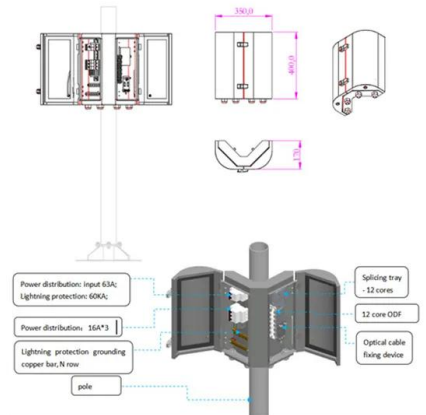

Do global communication base stations consume a lot of power

Do global communication base stations consume a lot of power

[Comparison of Power Consumption Models for 5G Cellular Network ...](#)

The main power consuming components of a base station are categorized in the same manner by almost all the discussed models, though the parameters which scale the power ...