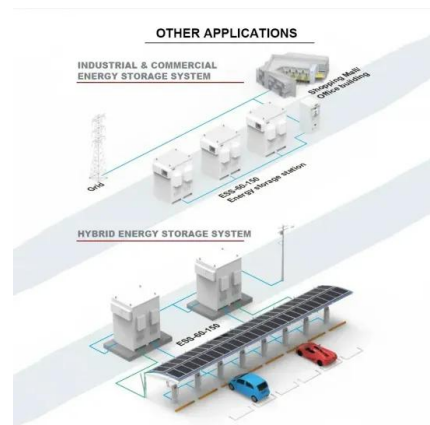

Edge Computing Power Storage Cabinet IP55 for the Philippines

Edge Computing Power Storage Cabinet IP55 for the Philippines

New Energy Storage

o Flexible Deployment: Modular energy cabinet, flexible expansion, IP55 to meet a variety of outdoor application scenarios. o Ultra-long Life: High capacity and long battery cycle life, efficient active balancing system, 20 ...

[IP55 Colloidal Battery Cabinet , Outdoor Power & Cooling Options](#)

This colloidal battery enclosure combines battery storage, environmental cooling, and integrated power control in a compact outdoor unit. Built with a durable IP-rated body, it includes configurable space for DC power ...