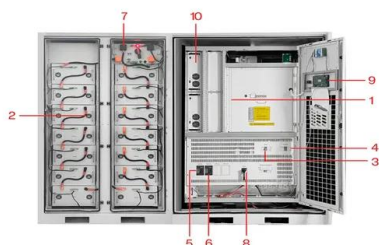

[Energy Storage Cabinet, energy storage system, New Energy ...](#)

Huijue Group's Mobile Solar Container offers a compact, transportable solar power system with integrated panels, battery storage, and smart management, providing reliable clean energy for off ...