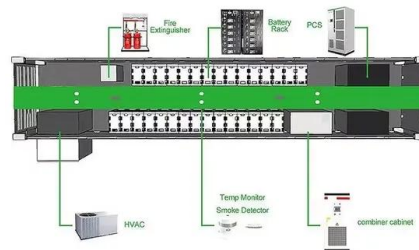

[Trina Solar , Vertex 550W TSM-DEG 19C.20](#)

Based on the 210mm large-size silicon wafer and monocrystalline PERC cell, power output can exceed 550W.