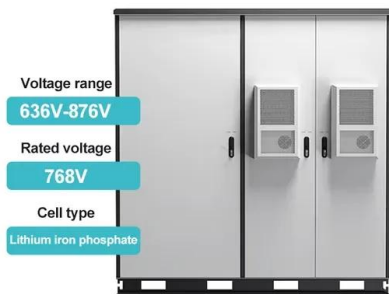

[Great Wall Fengjun 6 Generator Installation: Why Proper Setup ...](#)

The Silent Crisis in Industrial Power Solutions Did you know that 68% of generator failures stem from improper installation? As industries worldwide scramble to secure reliable power solutions, the Great ...

[?<3 Great Wall Haval H5 H6 Generator Fengjun 5/3 Fengjun 6 ...](#)

Buy ?<3 Great Wall Haval H5 H6 Generator Fengjun 5/3 Fengjun 6 4D20 Green Quiet 2.0T Generator Assembly online today! Dear Sir/Madam, Thank you for visiting our store! ?The quality of our ...

[4D20M Engine Generator Assembly for Great Wall Poer Fengjun](#)

Shop high-quality 4D20M engine generator assembly original parts for Great Wall Poer Fengjun pickup Haval H2 H6. Enjoy reliable performance and durability., Alibaba