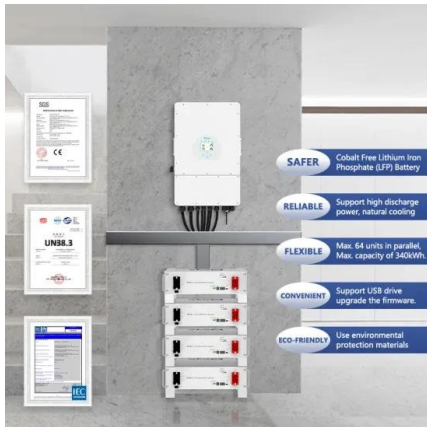

[Great Wall Fengjun generator wiring diagram](#)

The following wiring diagram shows a portable generator is wired to the 120V/240V main panel using manual transfer switch. Generally, you may connect a 30 amp transfer switch (like Protran or ...