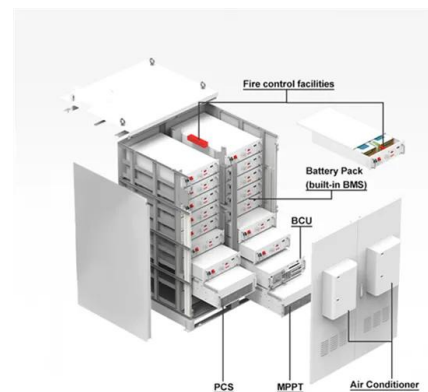

[Shop 2000 AMP Transfer Switches Powered from General Power](#)

Purchase 2000 AMP Transfer Switches directly from our factory inventory at General Power. Proudly designed, assembled, and tested in the USA.

2000 Amp Switchboard

Need 2000 amp switchboards fast for a service upgrade, expansion, or replacement? We keep high-demand switchboard lineups staged and ready to ship from our 50,000 sq. ft. Ontario, California ...