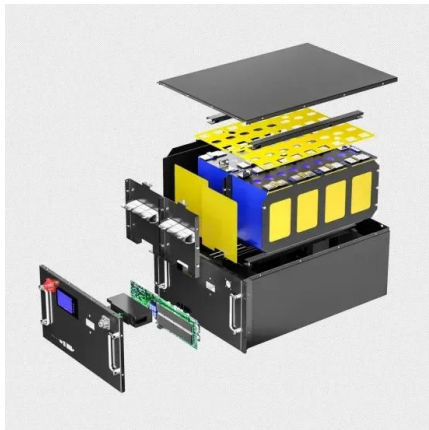

[HUA POWER Indoor BESS - 50kW/100kWh PV](#)

Housed in a single indoor cabinet, it combines a high-performance 50kW power conversion system with 100kWh of advanced LiFePO4 storage, ensuring safe, efficient, and reliable energy management.

[Indoor Photovoltaic Energy Cabinet, Base Station Energy Storage](#)

An indoor photovoltaic energy cabinet is a compact, integrated energy storage system designed to be deployed inside telecom facilities. It combines lithium battery storage, PV input, and intelligent management to ensure ...

[15kW / 35kWh Hybrid Solar System Integrated Energy Storage Cabinet](#)

This fully integrated energy storage system features a comprehensive all-in-one design, incorporating essential switches for battery fuses, photovoltaic input, utility grid, load output, and diesel generators.