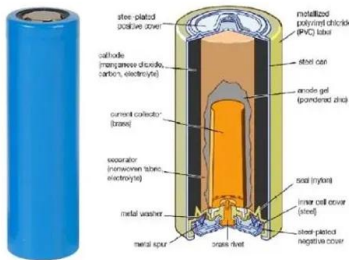

How long can 100 watts of solar energy last