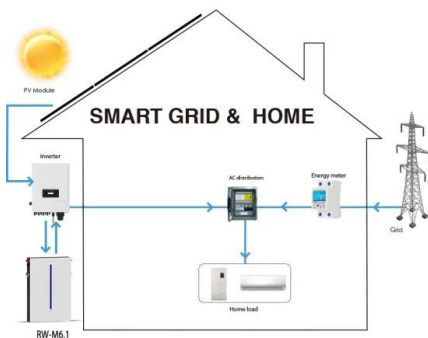

How many meters are the wind knife power generation blades

How many meters are the wind knife power generation blades

[How Long Are the Blades on a Wind Turbine: Mind-Blowing Facts](#)

How long are the blades on a wind turbine? Discover mind-blowing facts about their length, design, and impact on power generation in this in-depth guide. Learn how today's massive turbine blades ...

[World's most powerful turbine blades to be ...](#)

China ships 502-foot wind turbine blades for Dongfang's 26 MW offshore giant, set to become the world's most powerful wind turbine.

2MW / 5MWh
Customizable

[How Long Is a Wind Turbine Blade? The Shocking Size of Modern Wind Power!](#)

Modern wind turbine blades can amaze you with their size, ranging from 84 meters for onshore models to over 107 meters for offshore designs. Some innovative projections even suggest ...

 LFP 280Ah C&I

[How Long Are The Blades On Wind Powered Turbine Generators](#)

The largest turbine is GE's Haliade-X offshore wind turbine, with blades 351 feet long (107 meters). The Haliade-X 12 MW turbine from GE Renewable Energy features three 107-meter ...