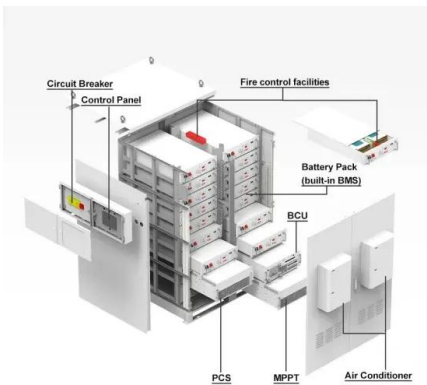

[Power consumption based on 5G communication](#)

At present, 5G mobile traffic base stations in energy consumption accounted for 60% ~ 80%, compared with 4G energy consumption increased three times. In the future, high-density overlapping ...

TAX FREE

ENERGY STORAGE SYSTEM

Product Model
HJ-ESS-215A(100KW/215KWh)
HJ-ESS-115A(50KW 115KWh)

Dimensions
1600*1280*2200mm
1600*1200*2000mm

Rated Battery Capacity
215KWH/115KWH

Battery Cooling Method
Air Cooled/Liquid Cooled

[How Much Power Does a 5G Base Station Consume? - Smart Solar](#)

On average, a 5G base station consumes between 1,000 to 3,000 watts. This is significantly higher than 4G base stations, which typically consume 500 to 1,500 watts.