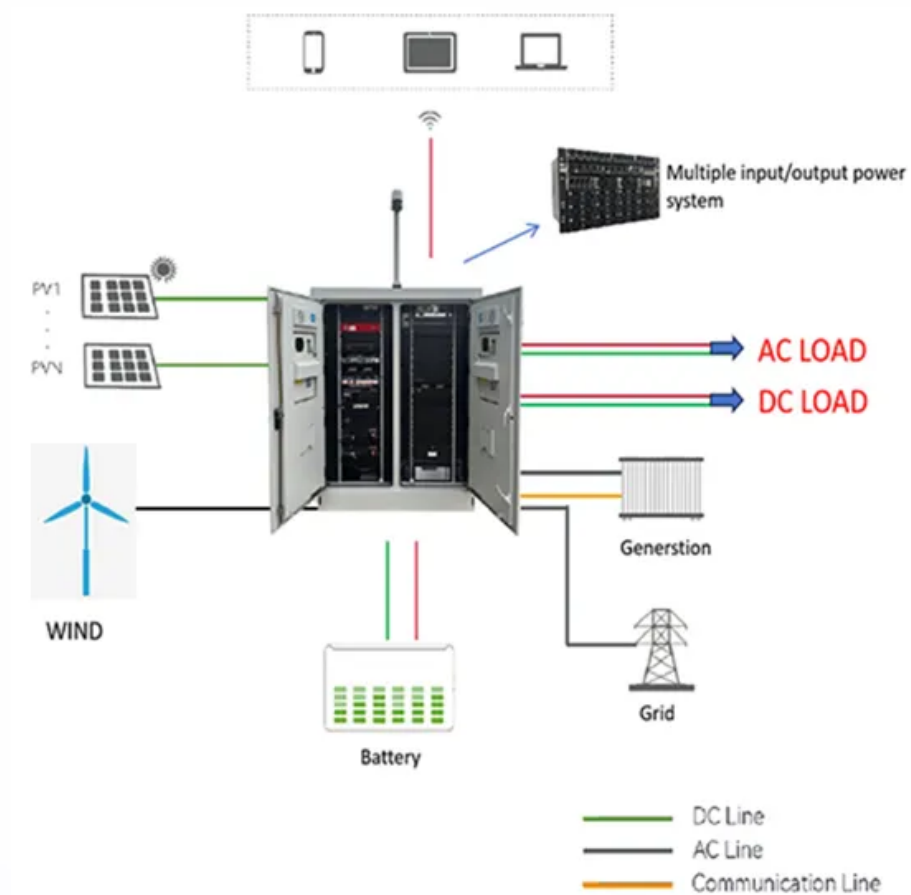

Huawei Lilongwe Industrial Energy Storage

Huawei Lilongwe Industrial Energy Storage

[Lilongwe industrial solar container battery export](#)

SunContainer Innovations - Meta Description: Explore how the Lilongwe Mobile Energy Storage Power Supply Manufacturing Plant addresses global energy demands with cutting-edge ead batteries, ...

[Lilongwe Energy Storage System Construction: Powering Malawi's](#)

As Malawi accelerates its renewable energy adoption, the Lilongwe Energy Storage System Construction project emerges as a game-changer. This article explores how cutting-edge battery ...