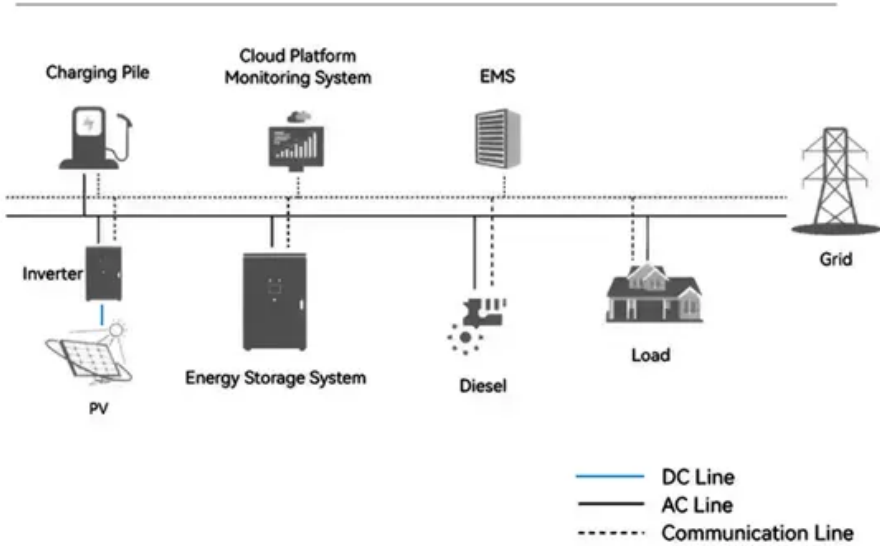

Huawei Malta outdoor battery cabinet BESS

System Topology

Huawei Malta outdoor battery cabinet BESS

[Energy Storage Equipment](#), [Energy storage solutions](#), [Lithium battery](#)

Huijue Group offers industrial and commercial energy storage, PV-BESS -EV Charging, Off-grid / On-grid Microgrid, telecom site solutions, and home solar energy storage, ensuring ...

[CATL 90KW/266KWH All-in-one Outdoor Cabinet BESS](#)

Individual pricing for large scale projects and wholesale demands is available. up power supply.

[Utility Scale Battery Energy Storage Systems](#)

During a grid blackout, the BESS at Delimara may be requested to provide support by independently restarting sections of the grid, ensuring grid resilience by providing critical initial power to facilitate the ...

[One Site One Cabinet Power Cabinet Solution](#)

One cabinet per site is sufficient thanks to ultra-high energy density and efficiency. The eMIMO architecture supports multiple input (grid, PV, genset) and output (12/24/48/57 V DC, 24/36/220 V ...