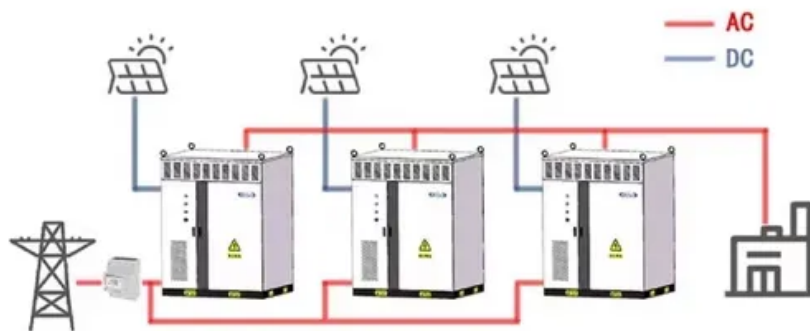

Huawei solar inverter high power

WORKING PRINCIPLE

Huawei solar inverter high power

Sample Order
UL/KC/CB/UN38.3/UL

[Huawei 3-phase hybrid inverter](#)

Discover the three-phase hybrid inverters from Huawei: ideal for PV systems with storage. With intelligent control, high efficiency and flexible integration - perfect for commercial and modern ...

[Huawei 10KW Hybrid Smart Energy Controller \(High Current ...](#)

The Huawei SUN2000-3-10KTL-M1 is a three-phase grid-tied string inverter that converts DC power from PV strings into AC power. This power can be fed into the grid, used to supply home appliances, ...

[Huawei FusionSolar Utility for large-scale systems and solar parks](#)

The Huawei SUN2000-215KTL is a highly efficient string inverter for large PV power plants. Both versions (H0 and H3) offer a first-class solution for 1,500 V systems with high demands on ...