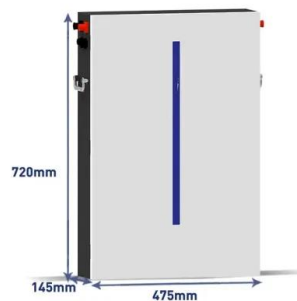

2500W Power Inverter

Discover 2500W pure sine wave power inverter with 90% efficiency, CE certified, ideal for home & solar use. Bluetooth & LCD control.