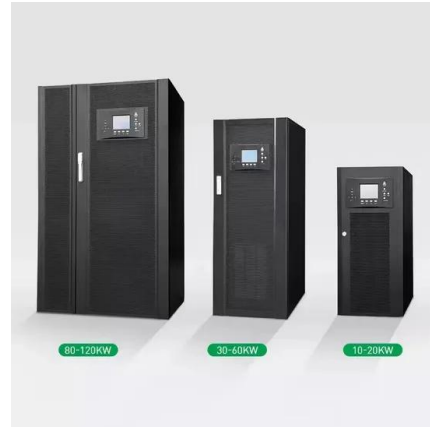

IP66 Battery Boxes

There are three primary types of IP66 battery boxes--each offering unique advantages based on material, durability, and customization capabilities. Below is a detailed comparison of plastic, metal, ...

[20kw halgesa ip66 battery cabinet for port terminals , etrailer](#)

Discover the perfect 20kw halgesa ip66 battery cabinet for port terminals for your needs from our diverse range of products.

Contact Us

For catalog requests, pricing, or partnerships, please visit:
<https://www.xraydiamondsolutions.co.za>