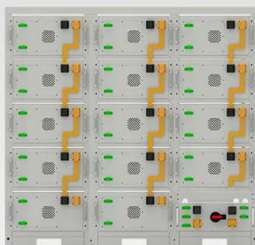

Battery String-S224

- 1C Charge/Discharge
- Easy configuration and maintenance
- Power supply can be single battery string or parallel battery strings