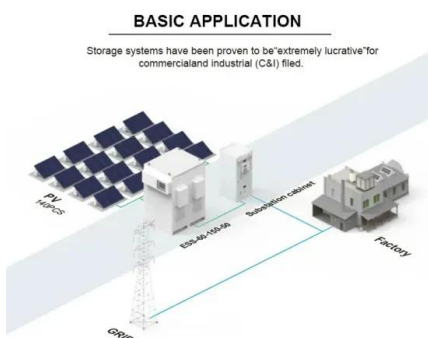

Solar Battery Enclosure

KDM solar battery cabinets provide you with the ultimate outdoor dust-tight, watertight, and weatherproof solution for your solar batteries. These cabinets not only have special gaskets against dust and ...