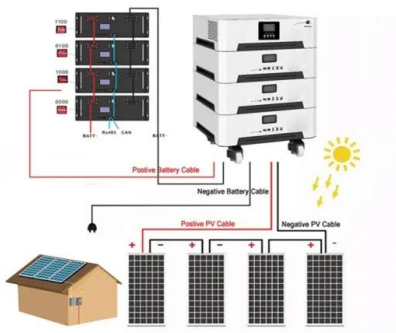

Pairs well with EDECOA Pure Sine Wave Power Inverter 12V to 220V 1500W With UPS and Charger Function \$221.43 Add to cart

[Energizer ENK1500 Inverter ENK1500](#)

Energizer 1500-Watt Power inverter - Get power on the go. This newly redesigned heavy duty power inverter connects directly to a 12-Volt DC battery to power microwaves, power tools, televisions, ...

[1500 Watt Pure Sine Wave Inverter , PST-1500-12](#)

This high efficiency DC-AC inverter converts 12 Volts DC to 1500 Watts of pure sine-wave AC power at 120 Volts, 60 Hz. Features include overload protection, low battery alarm / shut down, low idle power ...

This heavy duty Power Inverter connects directly to a 12 Volt DC battery to power tools, televisions, small air conditioners, home electronics and small appliances in your vehicle.

[1500W Pure Sine Wave Inverter 12v 24v 36v 48V to 110V 120V Solar ...](#)

Simply connect the 12V battery to the inverter with the power cable to access stable 110V/120V power. It's ideal for off-grid solar, trucks, homes, RVs, boats, travel, camping, and outdoor ...

Contact Us