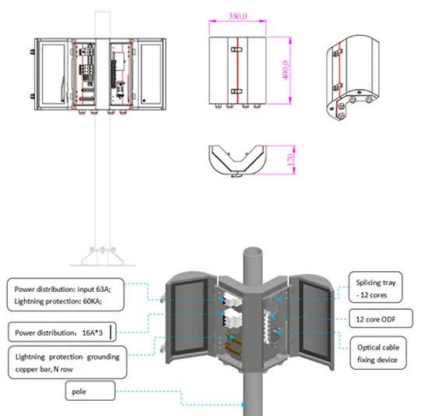

ESS

[Best 12 Volt to 220 Volt Pure Sine Wave Inverters for Home and Travel](#)

Finding a reliable 12 volt to 220 volt inverter is essential for converting DC power from batteries into steady AC power for various applications. Whether for home backup, RV trips, ...

[Hybrid Solar Inverter 6000W All in One Pure Sine Wave Charger 48 V ...](#)

The SVOPEs 6000W Hybrid Solar Inverter delivers a stable pure sine wave output with a peak power of 12000VA, ensuring seamless energy conversion. Equipped with advanced 120A MPPT technology, it ...