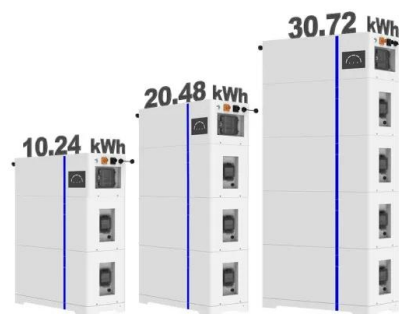

ESS

[Best 12 Volt to 220 Volt Pure Sine Wave Inverters for Home and Travel](#)

Finding a reliable 12 volt to 220 volt inverter is essential for converting DC power from batteries into steady AC power for various applications. Whether for home backup, RV trips, ...

[Hybrid Solar Inverter 6000W All in One Pure Sine Wave Charger 48 V ...](#)

The SVOPEs 6000W Hybrid Solar Inverter delivers a stable pure sine wave output with a peak power of 12000VA, ensuring seamless energy conversion. Equipped with advanced 120A MPPT technology, it ...