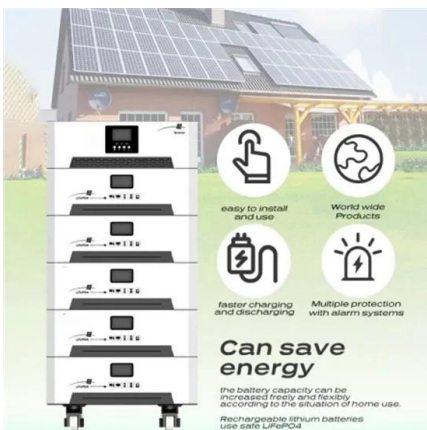

[Pure Sine Wave Power Inverter DC 12V 24V 48V 60V To AC 220V](#)

In fact, the excellent pure sine wave inverter provides higher quality AC power than the grid.