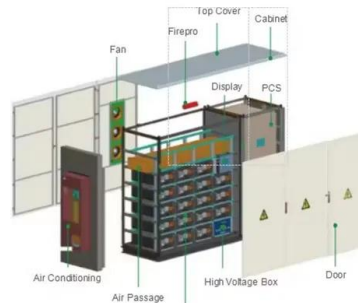

[Outdoor Telecom Cabinet & Telecom Power System](#)

Introduction ESTEL (GUANGDONG)TECHNOLOGY CO., LTD, located in China, is a professional supplier of integrated outdoor telecom cabinet and temperature control solutions for outdoor telecom ...