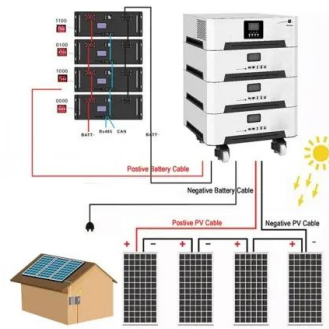

[China Outdoor Telecom Enclosure & Weatherproof Telecom Enclosure](#)

Introduction Tianjin Estel Electronic Science and Technology Co., Ltd (ESTEL (GUANGDONG) TECHNOLOGY CO., LTD), located in China, is a professional supplier of integrated outdoor telecom ...