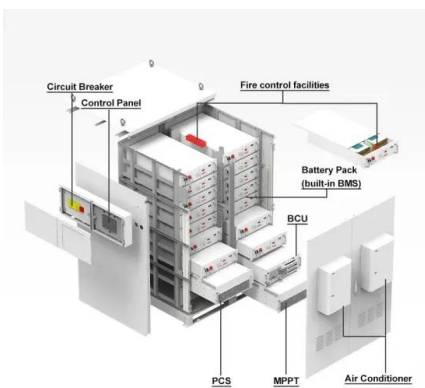

Korean 1500vdc solar combiner box

Korean 1500vdc solar combiner box

- ✓ TELECOM CABINET
- ✓ BRAND NEW ORIGINAL
- ✓ HIGH-EFFICIENCY

[EKDBT-PV20/1-BFS-1500 1500V Metal PV Combiner Box , 20 String, ...](#)

EKDBT-PV16/1-BFS-1500 is a premium 1500V DC combiner box engineered for large utility-scale solar power plants. With 16 input strings and 400A output capacity.

SOLAR COMBINER BOX

The Power Assemblies' 1500VDC Solar Combiner Boxes are engineered to optimize grid-tied 1500V PV system applications by allowing you to increase the length of strings, reduce wiring complexity, ...

The Attachable Combiner is designed to mate directly to the XGI 1500 inverter for use in distributed PV systems where the combiner and inverter are located together throughout the array field.

[1500V DC Solar Combiner Box , OEM/ODM Manufacturer](#)

The Shoals 1500V Dual-Fused Combiner series is designed for your floating ground array and is utilized to combine one or more strings per circuit when the fuse size does not exceed 32A.

[Solar Combiner Boxes - RAND Manufacturing Group - Solar](#)