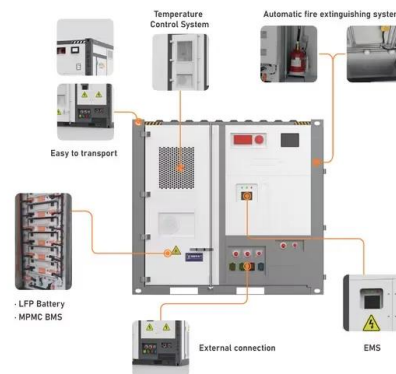

KOTEN ENTERPRISES COMPANY, INCORPORATED

It is built with 100% pure cold-rolled copper busbars to ensure better continuity and safety in continuous connections. It is available in 4 to 24 branches for both surface and flush mounting.

Koten Enterprises Co., Inc/Safety Breakers

KSB-M (Koten Safety Breaker-Mini) Miniature type circuit breaker 1.5 KAIC ABS Plastic Enclosures AVAILABLE:

Contact Us

For catalog requests, pricing, or partnerships, please visit:
<https://www.xraydiamondsolutions.co.za>