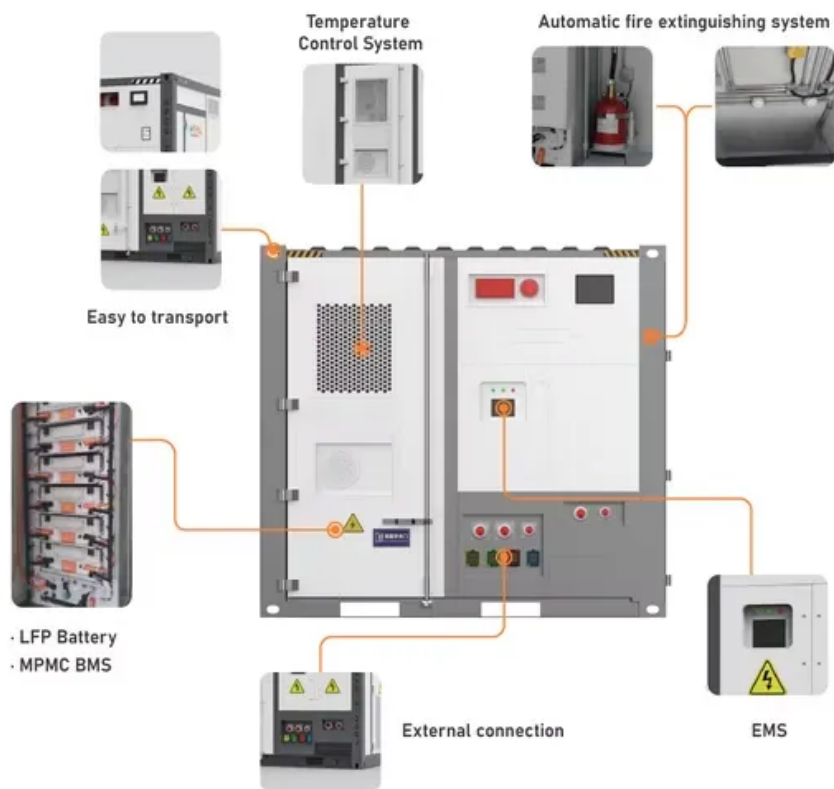

LG s solar container battery