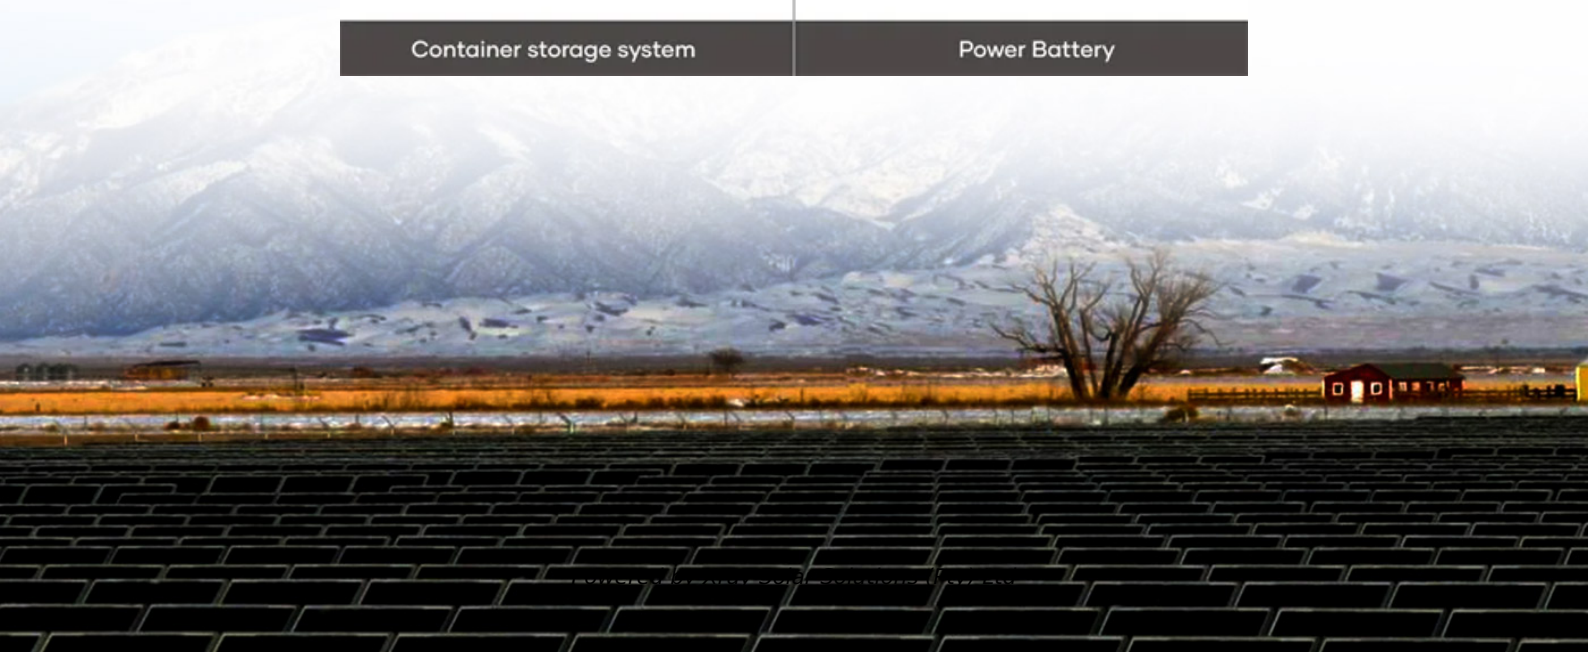

## Overview

---

Need a dependable outdoor power supply for camping, RV trips, or emergency use?

This guide explores the best high-capacity options, industry trends, and practical tips to help you choose systems that deliver uninterrupted power in demanding environments. The 10 best large power stations of 2024 offer a range of options tailored to your needs, whether you're camping in the wilderness or preparing for an unexpected outage. These handy electricity suppliers vary in size, output, and energy source, not to mention durability. That's why we've tested 22 models since 2022; some we've kept on. Power stations are ideal for helping you get through a power outage and for off-grid camping. Let's dive into why large-capacity outdoor. ☑☑ [Adjustable input power and convenient to carry] Solarplay portable power supply can adjust the input power in five levels: 300W, 500W, 700W, 900W, 1100W, and can be charged according to the usage environment and charging needs.

[SolarPlay Portable Power Station, 2400W/2160Wh Solar Generator ...](#)

SolarPlay has reliable products for outdoor adventures and backup power. SolarPlay Q2501 Large Capacity 2400W/2160Wh Power Station, Emergency Power for Home Backup. ...