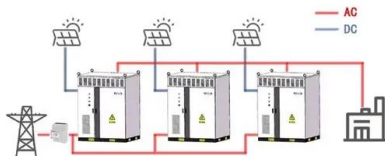

WORKING PRINCIPLE

[NEMA Outdoor Telecommunications Cabinets, DDB ...](#)

DDB Unlimited manufactures NEMA outdoor cabinets to protect telecommunications, fiber optics, Wi-Fi and other electronics from the outdoors.

Outdoor Telecom Enclosure

Our outdoor telecom enclosures offer superior protection with IP65/IP66 weatherproof ratings, constructed from premium stainless steel or aluminum. Available in multiple rack sizes (18u-47u), ...