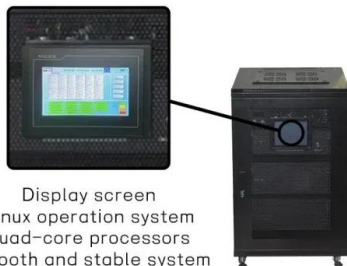

## LEBANON OUTDOOR ENERGY STORAGE POWER SUPPLY PRICE

It includes a power module with inverter and a high-capacity lithium-iron phosphate battery and is compatible with either or both off-grid PV Solar or on-grid mains power supply all fitted in a compact ...