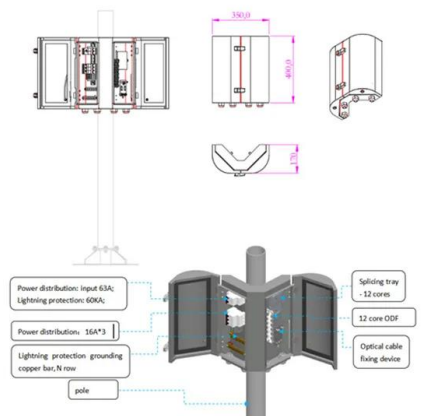

LILONGWE SOLAR GRID CONNECTED POWER STATION

No matter nights, rainy days or unexpected blackouts off the grid, the solar power is always at your request as a real bank. The built-in optimizer independently manages each battery module..

Lilongwe Energy Storage System Construction: Powering Malawi's

This article explores how cutting-edge battery technology and smart grid integration are reshaping energy reliability across residential, industrial, and commercial sectors in Central Africa.

Lilongwe Photovoltaic Energy Storage Cabinet: Powering Malawi's

Summary: Discover how Lilongwe photovoltaic energy storage cabinets are transforming Malawi's energy landscape. Explore their applications, technical advantages, and real-world success stories in ...