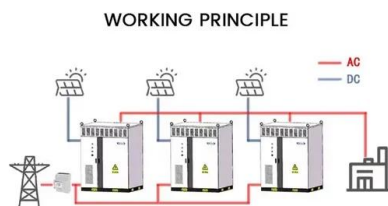

Long-lasting photovoltaic cabinet for subway stations

[15kW / 35kWh Hybrid Solar System Integrated Energy Storage Cabinet](#)

Equipped with a robust 15kW hybrid inverter and 35kWh rack-mounted lithium-ion batteries, the system is seamlessly housed in an IP55-rated cabinet for enhanced protection against water and dust, ensuring ...

[Photovoltaic Micro-station Energy Cabinet](#)

Provides remote on/off control of each output branch and multi-source inputs (PV, wind, AC, 12V, etc.) for power management flexibility. The Photovoltaic Micro-Station Energy Cabinet is a hybrid power compact solution ...