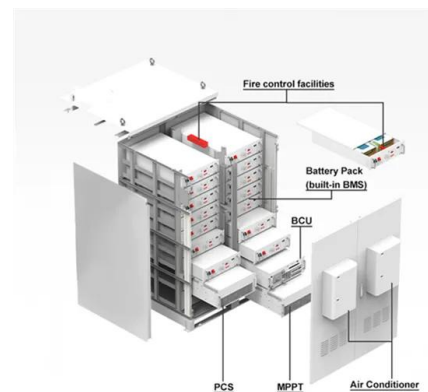

[MultiTech Outdoor Base Station BS422](#)

MultiTech Outdoor Base Station BS422 Unlock a new level of connectivity, efficiency, and cost savings. This compact, rugged, and versatile outdoor base station offers uninterrupted connectivity in ...

[CableFree Outdoor 4G & 5G LTE SDR Small Cell Base ...](#)

Experience CableFree's 4G & 5G LTE Small Cell outdoor base ...