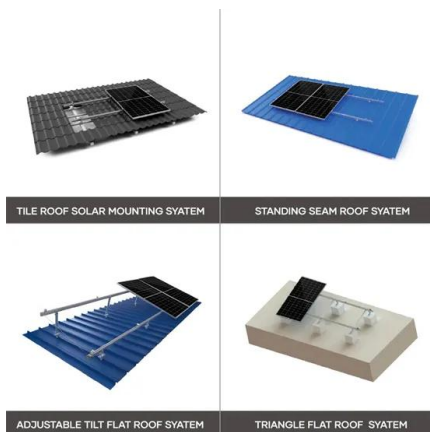

[Luxembourg city energy storage outdoor enclosure](#)

A robust and energy-efficient outdoor enclosure solution for 5G radio and IT edge equipment that delivers efficient and reliable power supply, including battery backup.