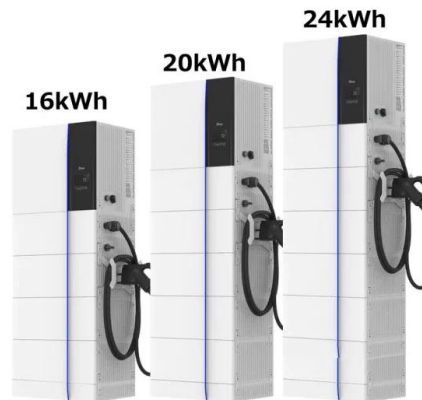

A robust and energy-efficient outdoor enclosure solution for 5G radio and IT edge equipment that delivers efficient and reliable power supply, including battery backup.

[Hybrid Outdoor Enclosure Telecom , Integrated Power & Cooling ...](#)