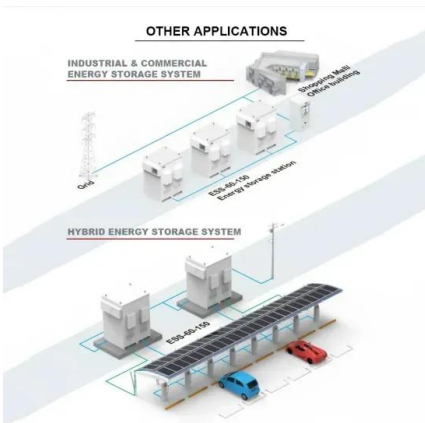

[Home Malawi and World News](#)

The Maravi Post - Home Travellers should prepare for traffic disruptions in Cape Town ahead of the 2026 State of the Nation Address (SONA) this February. President Cyril Ramaphosa is ...

[LILONGWE CENTRAL MALAWI , ICEENG CABINET](#)

Manufacturer of outdoor communication cabinets, power equipment enclosures, battery energy storage cabinets, and industrial cabinet solutions for African markets.