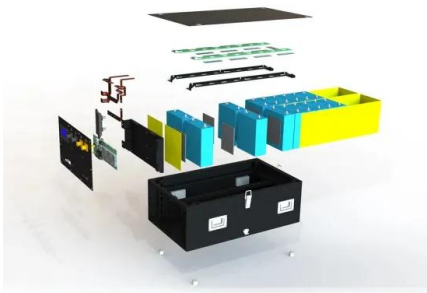

Malawi outdoor battery cabinet bms