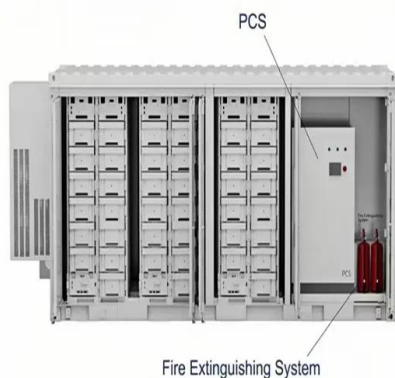

[250KW Commercial Microgrid Three-phase
Hybrid Solar Inverter](#)

Microgrid series hybrid inverters adopt an integrated design, integrating PV controllers, energy storage converters, and on/off-grid automatic switching units, greatly improving customer deployment ...