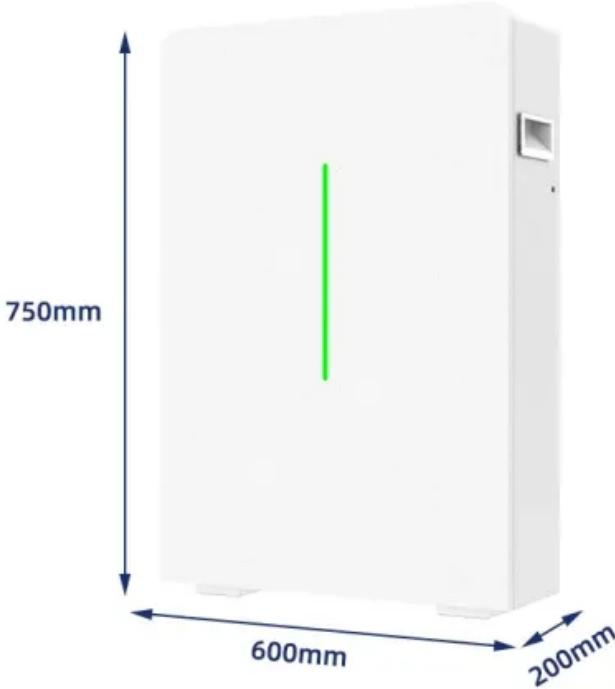

Mali Communication solar Base Station Outdoor Cabinet

Mali Communication solar Base Station Outdoor Cabinet

[Pole-Type Base Station Cabinet for Communication and Energy ...](#)

Discover the Pole-Type Base Station Cabinet with integrated solar, wind energy, and lithium batteries. Designed for seamless installation and remote monitoring, this energy-efficient cabinet ensures ...