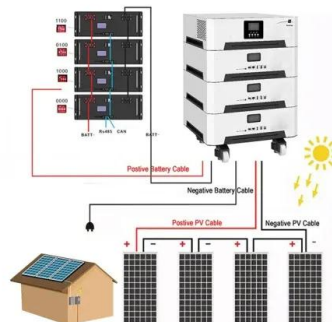

MALI COMMUNICATION

Perfect for communication base stations, smart cities, transportation, power systems, and edge sites, it also empowers medium to high-power sites off-grid with an energy-efficient, hybrid

[Integrated Outdoor Telecom & Solar Cabinet with Cooling](#)

It is ideal for solar-powered telecom base stations, off-grid communication sites, and renewable energy applications in remote environments. Custom layouts and modular compartments are available to ...