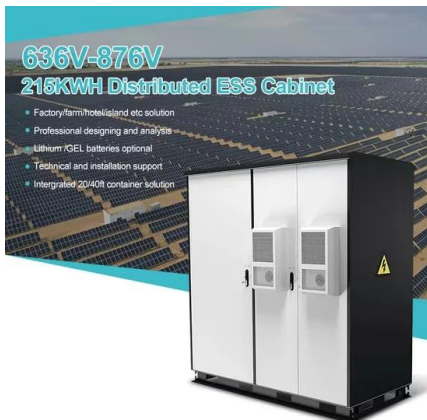

Temporary Power Distribution Boxes & Carts

Also called power spider boxes, they provide temporary power for locations without permanent electricity sources. Common applications include construction, outdoor events, emergency services, and ...