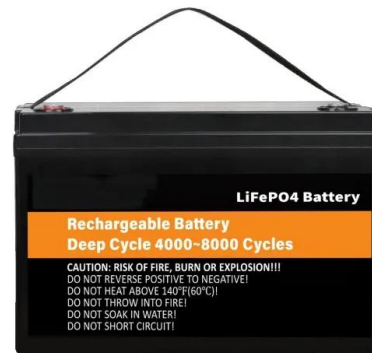

[Battery Energy Storage Systems (BESS) - HST Nordic](#)

From site preparation to system testing, we manage the complete BESS deployment process. Our experts guarantee safe installation and seamless integration with your energy network.