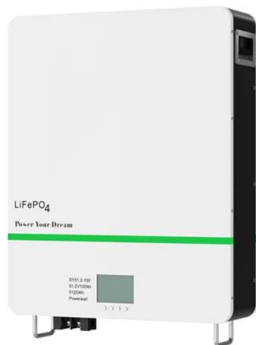

[Exporting Energy Storage Cabinets from Surabaya, Indonesia: Key](#)

Surabaya, Indonesia's industrial hub, has emerged as a strategic export center for high-performance energy storage cabinets. This guide explores market trends, technical advantages, and practical steps for global ...