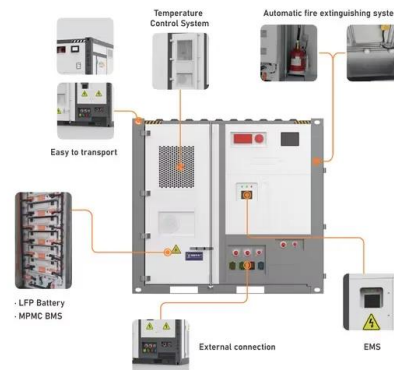

[New 3500W 24V Solar Off-grid inverter 230V Solar Reverse Control](#)

This feature not only improves the maintainability and convenience of the device, but also allows users to keep track of the power supply anytime, anywhere, and make timely adjustments and optimizations.