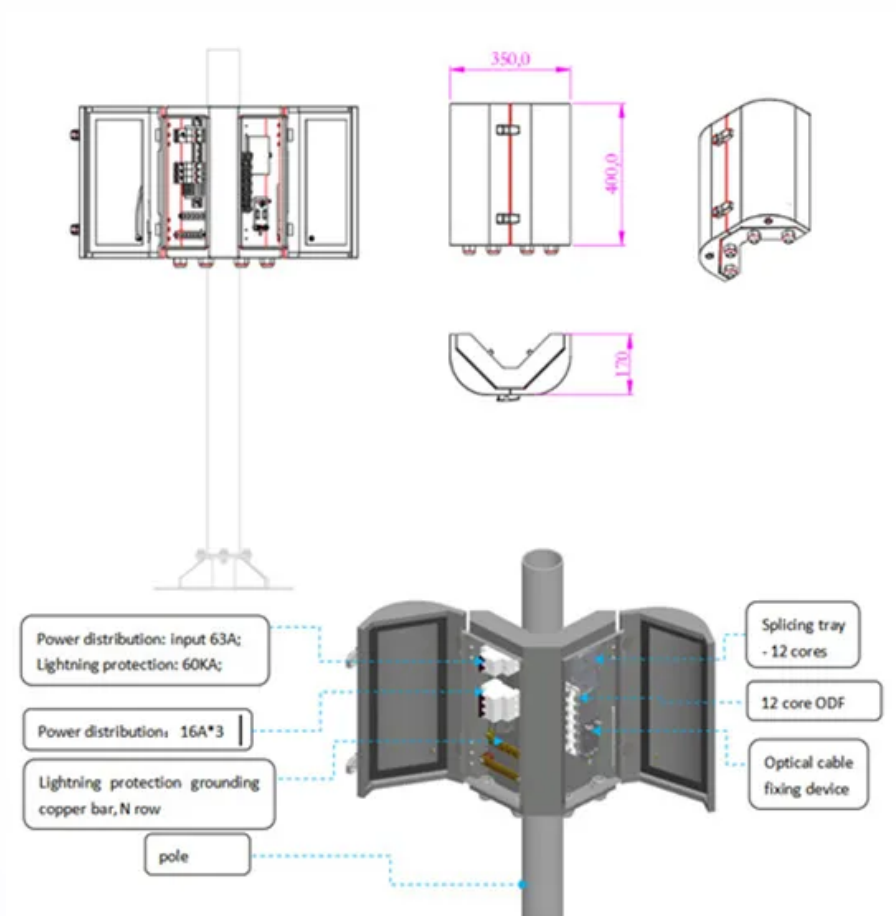

Outdoor power supply air-reverse integrated machine

Outdoor power supply air-reverse integrated machine

[2025's Top Outdoor Power Pick: Off-Grid Inverters](#)

With an off grid inverter, you can power essential onboard systems like fridges, lights, fans, cooktops, and low-wattage air conditioners, even when you're parked miles away from the nearest campground.

[GIANDEL Power Inverter Pure Sine Wave 600Watt 12V DC to 120V ...](#)

GIANDEL pure sine wave inverters are more compatible and widely used for inductive loads such as Laptop, Linear Adaptor, switching power supply, transformer, motor, freezers, fans and ...