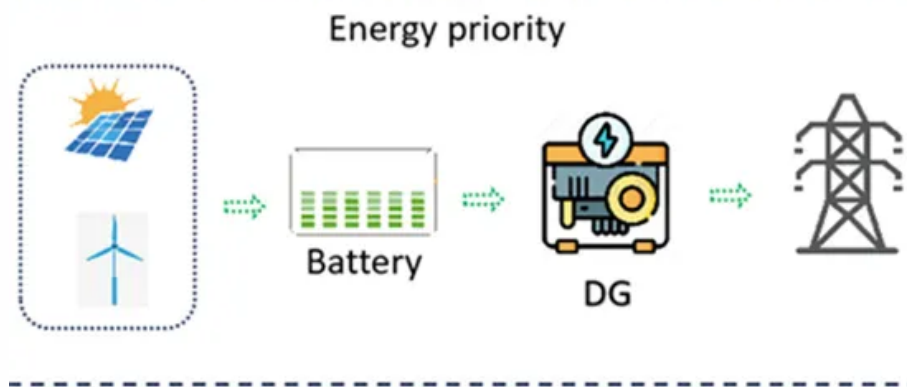

Payment method for 10mwh outdoor telecom cabinet