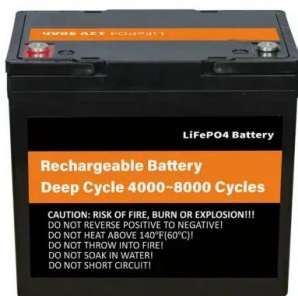

[Outdoor Integration Telecom Equipment Electrical Outdoor Telecom](#)

CNTCE outdoor telecom cabinet are constructed to withstand the elements and provide superior protection for active electronics in all environments. Designed to house a variety of communications ...