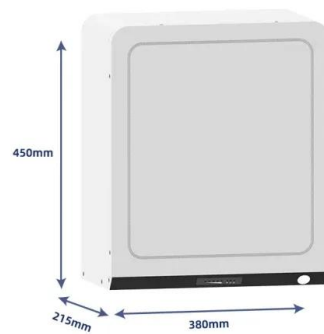

[Peruvian Communications Emergency Base Station 7MWh](#)

This Smart and Connected Communities research project focuses on developing an innovative solution for enabling emergency communications during disaster recovery.