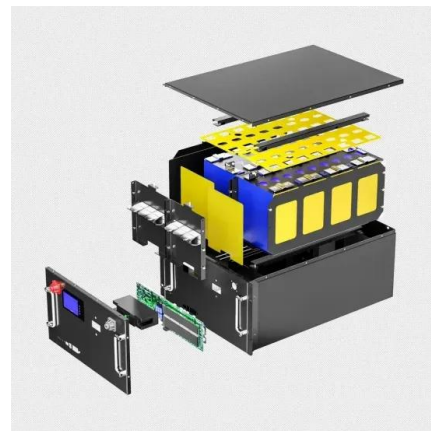

This project retrofits communication base stations with on-site photovoltaic energy storage, transforming traditional communication base stations into smart base stations powered by ...

[One Site One Cabinet Power Cabinet Solution](#)

LZY-ZB Telecom Battery Cabinet is a compact, rugged backup power solution that is intended for telecommunications infrastructure (e.g. cell towers, base stations and remote sites).

[Energy Storage Equipment. Energy storage solutions. Lithium battery](#)