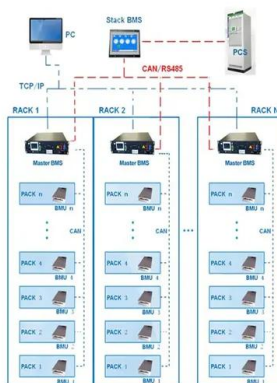

BMS Wiring Diagram