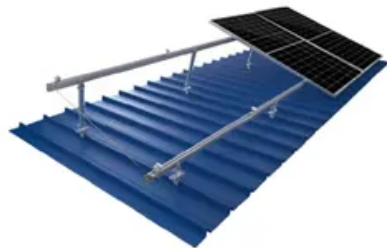

# Photovoltaic panel material elevator

TILE ROOF SOLAR MOUNTING SYATEM

STANDING SEAM ROOF SYATEM

ADJUSTABLE TILT FLAT ROOF SYATEM

TRIANGLE FLAT ROOF SYATEM

## Overview

---

This innovative tool enables you to lift solar modules to the roof with ease and precision, making installation faster, safer, and more efficient. With its compact design and simple operation, Module Lift is ideal for both residential and commercial solar installations. The device uses your existing fiberglass Werner or Louisville extension ladder. A pulley system is attached to the top of the ladder. A patented module “hook” attaches to the edge of a PV module frame and. GEDA USA's is a leading solar panel lift distributor offerinng original Solarlift, also called a panel lift or PV panel lift, is an economical solution for the speedy and safe transport of photovoltaic and solar panels. You streamline rooftop installs with compact lifts that reduce manual strain and speed staging.

[Solar lift for solar panels installers , Camac](#)

This model is designed for light works and for lifting solar panels onto roofs and terraces. Driving group wheels enable a fast and easy placement in any installation. Its modular design permits to be transported in a van.

## Solar Panel Lift

Solar panel lifts are transforming the way solar energy systems are installed across commercial and industrial sectors. These specialized lifting mechanisms enhance safety, reduce labor costs, accelerate project ...