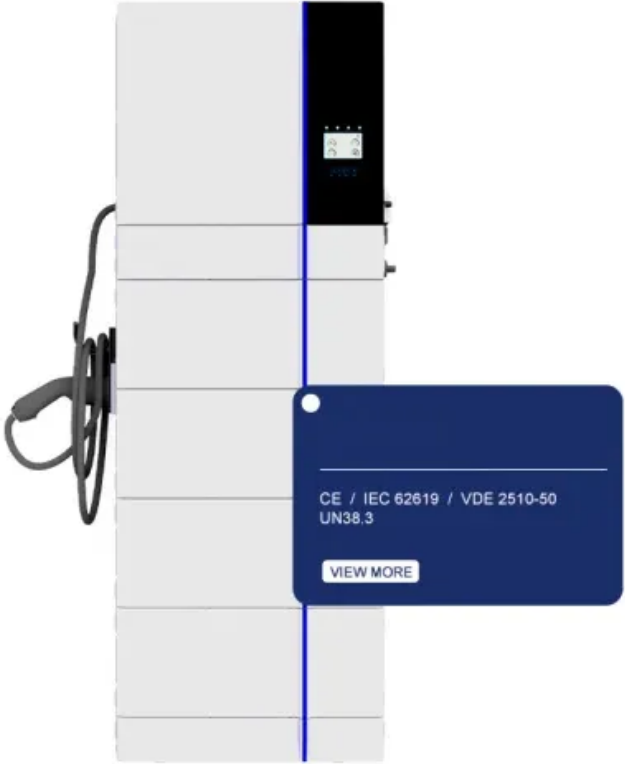

## Overview

---

There are a few options available, like Solar Buddy and ladder pulleys that all use a similar concept of a winch or pulley and a frame to lift panels, and you can also get lifting bags and the solar panel caddy. The Solmetric Module Lift is designed to safely and quickly transport a PV module to a roof. The device uses your existing fiberglass Werner or Louisville extension ladder. By reducing fatigue and increasing reliability on. To lift solar panels onto your roof, you can use a ladder railing system, a pulley system, a lifting bag, or even DIY lifting systems using a pulley. Heavy duty pulleys play a crucial role in the efficient functioning of solar panel systems. Enhanced Durability: Heavy duty pulleys are built to withstand.