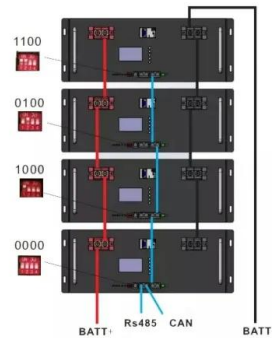

6RU 600mm Wide & 450mm Deep Fully Assembled Wall Mount Server Cabinet

These Serveredge wall mount racks feature a toughened & tempered lockable glass door with perforated side panels to assure a generous airflow to keep your equipment operating safely. Side ...