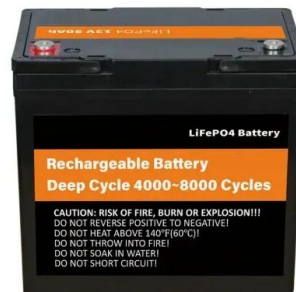

Contact Us

For catalog requests, pricing, or partnerships, please visit:
<https://www.xraydiamondsolutions.co.za>