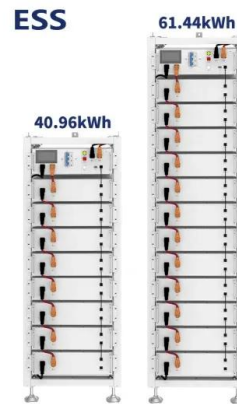

[Switches & switchboards , Electrical & lighting](#)

Switches & switchboards , Electrical & lighting, on Trade Me, New Zealand's leading shopping website.