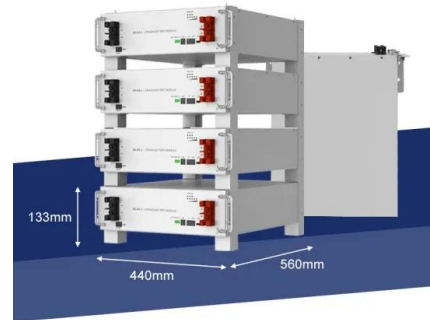

[42u 800mm Wide Deep Premium Server Rack Cabinet Data Center Cabinet](#)

> Intelligent and basic PDUs for efficient power management and energy optimization in server rooms. > Options include rack-mounted, vertical, and modular PDUs with surge protection.

[DC Input Energy Cabinet, Telecom Street Cabinets ...](#)

The EC6000 series telecom power outdoor cabinet with configuration flexibility is a new platform designed to meet customer needs and supports a variety of applications. It is well suited for power, ...