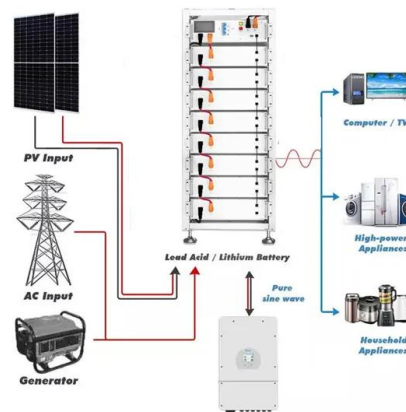

[Power consumption analysis of access network in 5G mobile ...](#)

The network power efficiency with the consideration of propagation environment and network constraints is investigated to identify the energy-efficient architecture for the 5G mobile ...